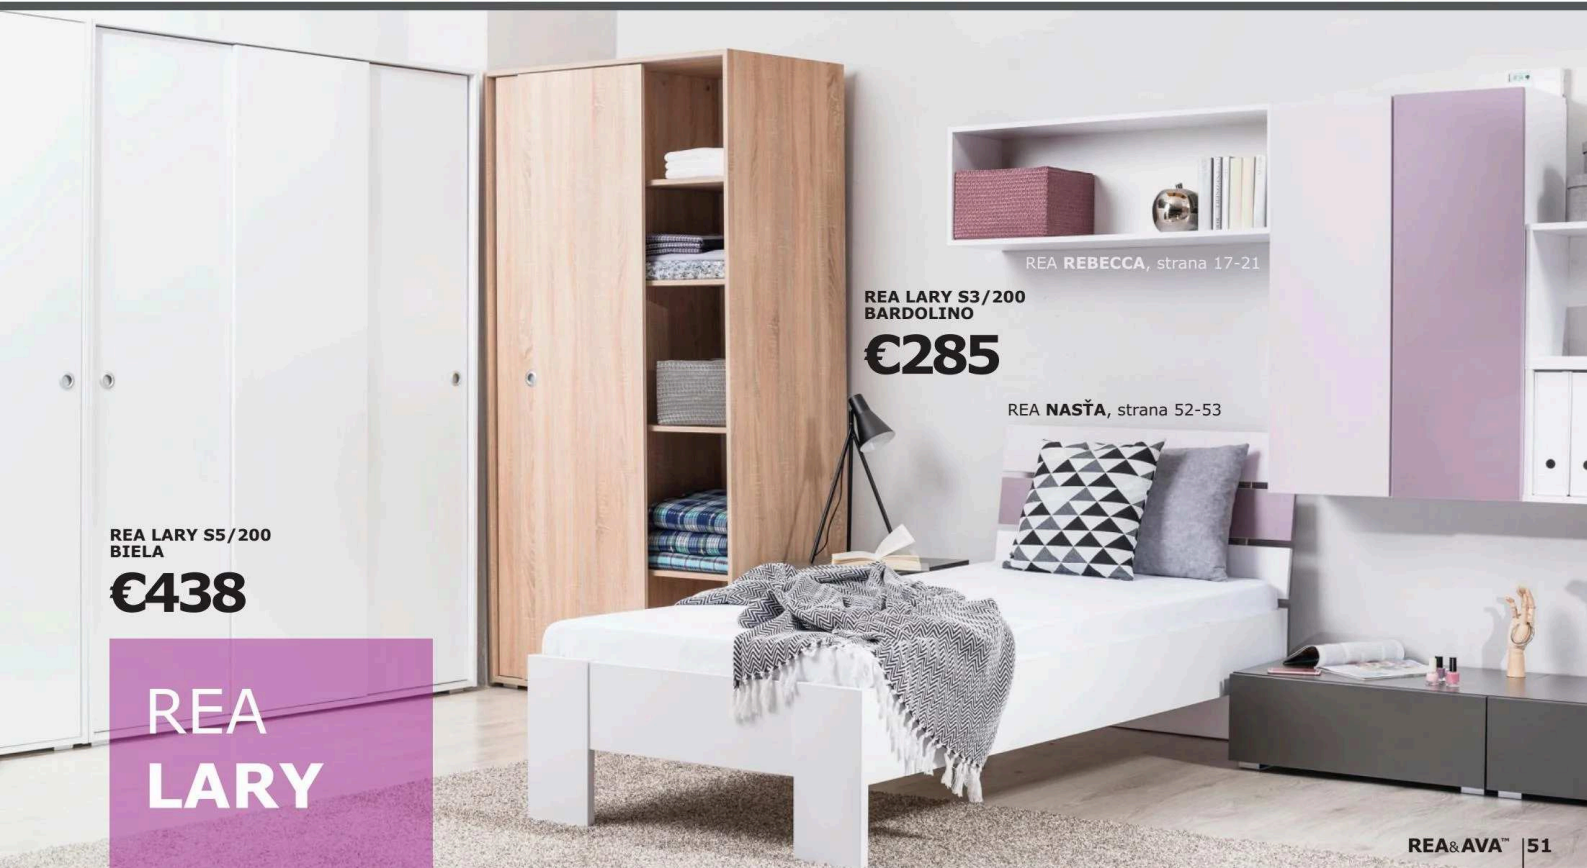

REA LARY S5/200
BIELA

€438

REA
LARY

REA LARY S3/200
BARDOLINO

€285

REA NASTA, strana 52-53

REA REBECCA, strana 17-21